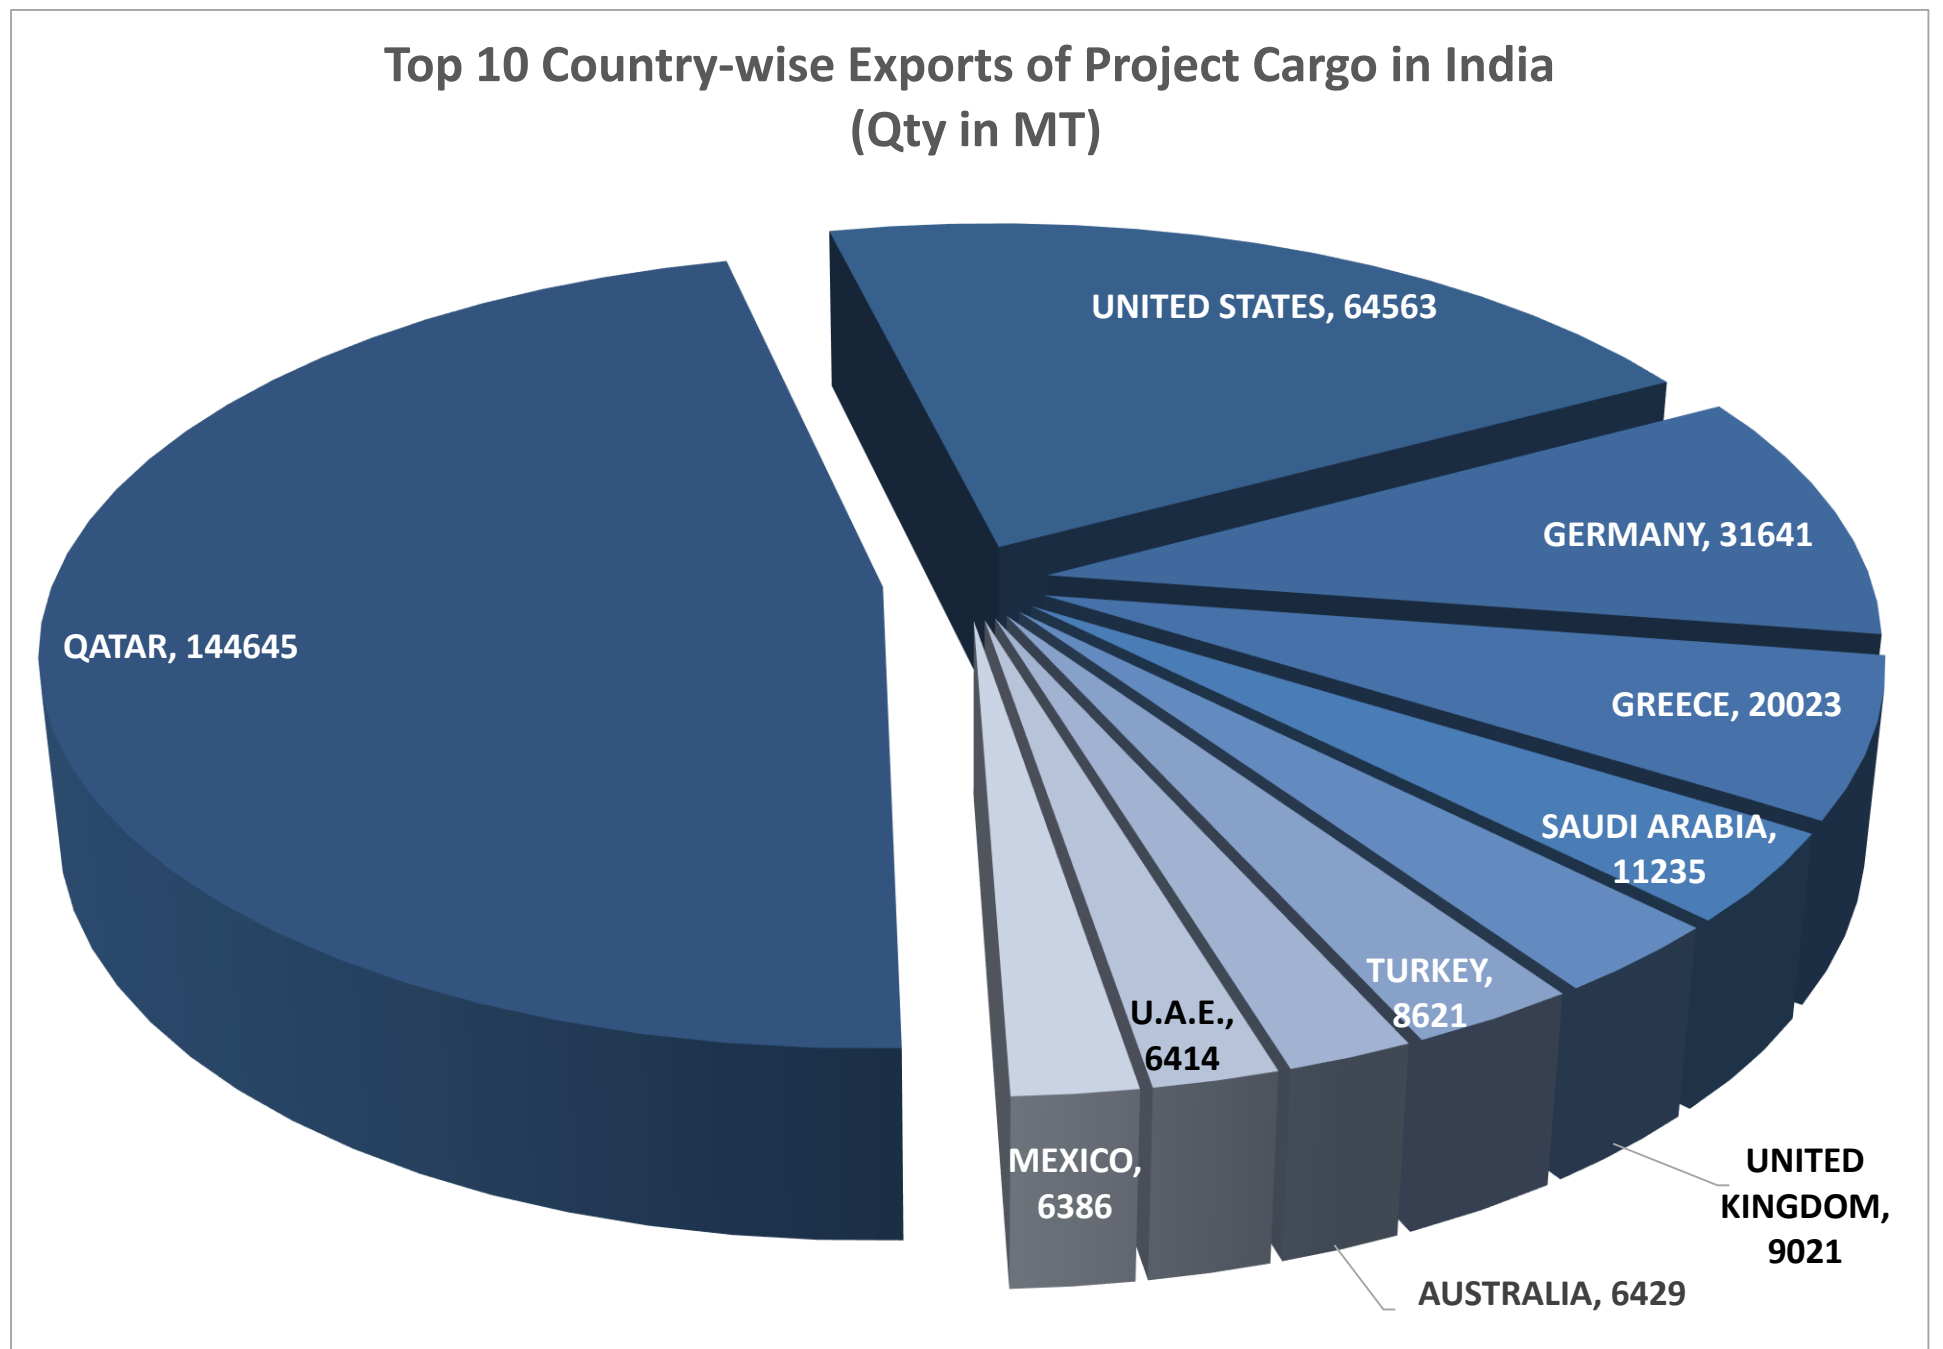

PROJECT
CARGO
UPDATE

DECEMBER
2024

PORT ANALYSIS

Port Traffic of Project Cargo.

- The port traffic of project cargo for the period of Apr-Nov'24 saw an increase with 1252184 MT as compared to that of the same period previous year.
- The highest Project Cargo traffic was seen in Mumbai port at 460414 MT.

Major Importers of Project Cargo	Qty in MT
EMAMI GROUP	69267
KHANNA PAPER MILLS LTD.	39175
SANY INDIA	39132
BILT GRAPHIC PAPERS LTD.	34419
GRASIM INDUSTRIES LTD.	24531
ZOOMLION INDIA PVT. LTD.	22669
POSCO MAHARASHTRA STEEL PVT. LTD.	21672
XCMG MACHINERY INDIA PVT. LTD.	21313
SCHWING STETTER INDIA PVT. LTD.	19171
HINDALCO INDUSTRIES LTD.	14366

- India imported highest amount of project cargo from China at 374438 MT

Major Exporters of Project Cargo	QTY in MT
JASH ENGINEERING LTD.	109385
VESTAS	50729
CHEMICAL PROCESS EQUIPMENTS PVT. LTD.	34336
NORDEX INDIA PVT. LTD.	28828
VENKATESWAR EXPORTS	24257
TPI WIND BLADES	16410
ENERCON WIND ENERGY	14165
GE VERNOVA	10838
WELSPUN CORP. LTD.	5500
TEXMACO RAIL & ENGG. LTD.	5267

- India exported the highest amount of Project Cargo to Qatar at 144645 MT.

NOTE: Above Statistics is drawn from data received from Port and Custom Authorities, while all information is believed to be correct, the editors of this compilation or J M Baxi do not guarantee the authenticity of data.