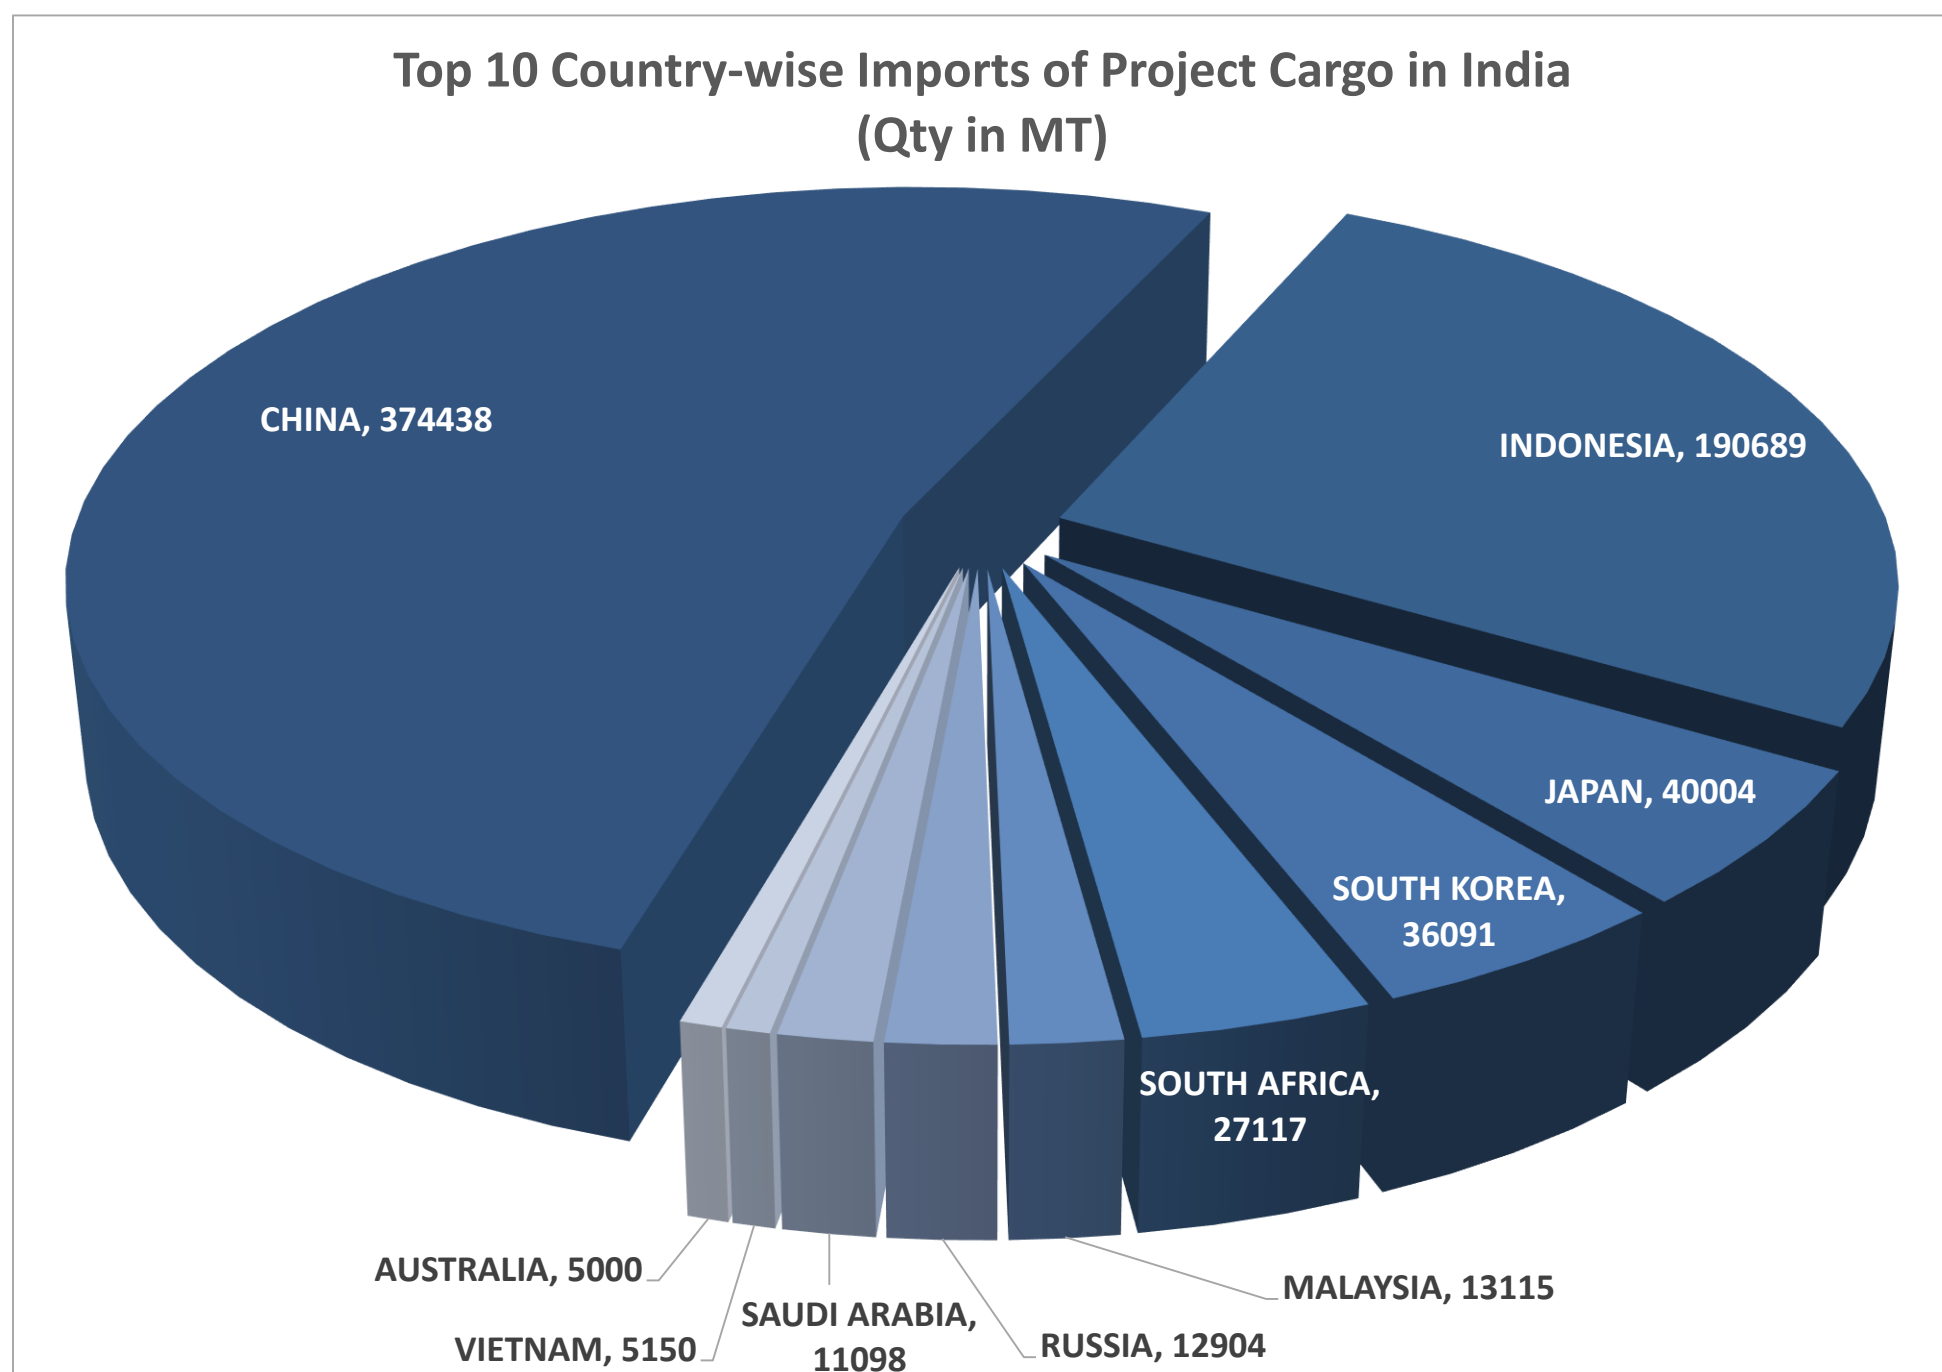

PROJECT
CARGO
UPDATE

DECEMBER
2024

PORT ANALYSIS

Port Traffic of Project Cargo.

- The port traffic of project cargo for the period of Apr-Nov'24 saw an increase with 1252184 MT as compared to that of the same period previous year.
- The highest Project Cargo traffic was seen in Mumbai port at 460414 MT.

- India imported highest amount of project cargo from China at 374438 MT

Major Exporters of Project Cargo	QTY in MT
JASH ENGINEERING LTD.	109385
VESTAS	50729
CHEMICAL PROCESS EQUIPMENTS PVT. LTD.	34336
NORDEX INDIA PVT. LTD.	28828
VENKATESWAR EXPORTS	24257
TPI WIND BLADES	16410
ENERCON WIND ENERGY	14165
GE VERNOVA	10838
WELSPUN CORP. LTD.	5500
TEXMACO RAIL & ENGG. LTD.	5267

- India exported the highest amount of Project Cargo to Qatar at 144645 MT.

NOTE: Above Statistics is drawn from data received from Port and Custom Authorities, while all information is believed to be correct, the editors of this compilation or J M Baxi do not guarantee the authenticity of data.