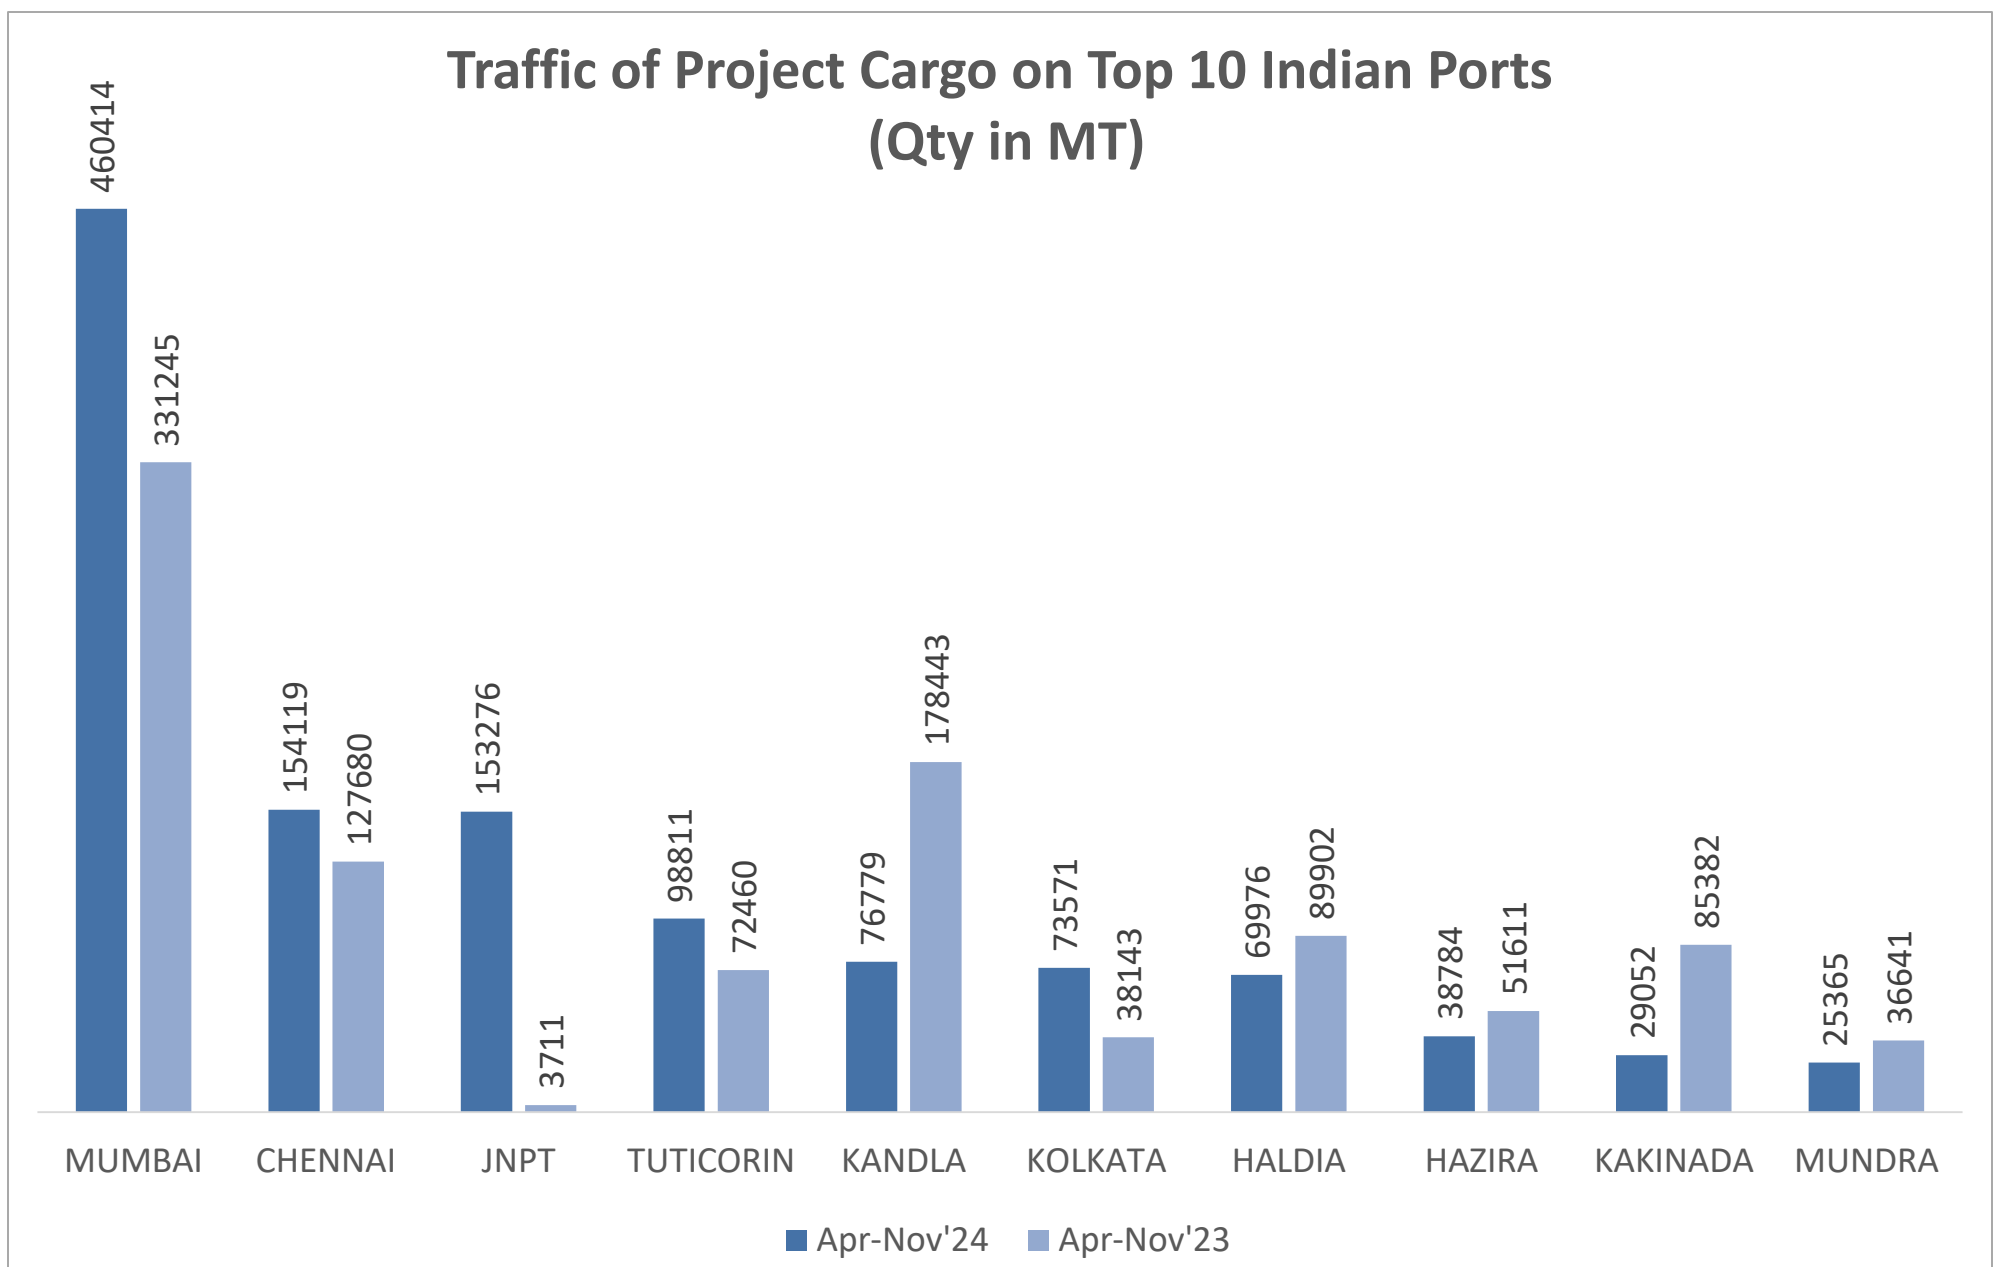

PROJECT
CARGO
UPDATE

DECEMBER
2024

PORT ANALYSIS

Port Traffic of Project Cargo.

- The port traffic of project cargo for the period of Apr-Nov'24 saw an increase with 1252184 MT as compared to that of the same period previous year.
- The highest Project Cargo traffic was seen in Mumbai port at 460414 MT.

- India imported highest amount of project cargo from China at 374438 MT

Major Exporters of Project Cargo	QTY in MT
JASH ENGINEERING LTD.	109385
VESTAS	50729
CHEMICAL PROCESS EQUIPMENTS PVT. LTD.	34336
NORDEX INDIA PVT. LTD.	28828
VENKATESWAR EXPORTS	24257
TPI WIND BLADES	16410
ENERCON WIND ENERGY	14165
GE VERNOVA	10838
WELSPUN CORP. LTD.	5500
TEXMACO RAIL & ENGG. LTD.	5267

- India exported the highest amount of Project Cargo to Qatar at 144645 MT.

NOTE: Above Statistics is drawn from data received from Port and Custom Authorities, while all information is believed to be correct, the editors of this compilation or J M Baxi do not guarantee the authenticity of data.